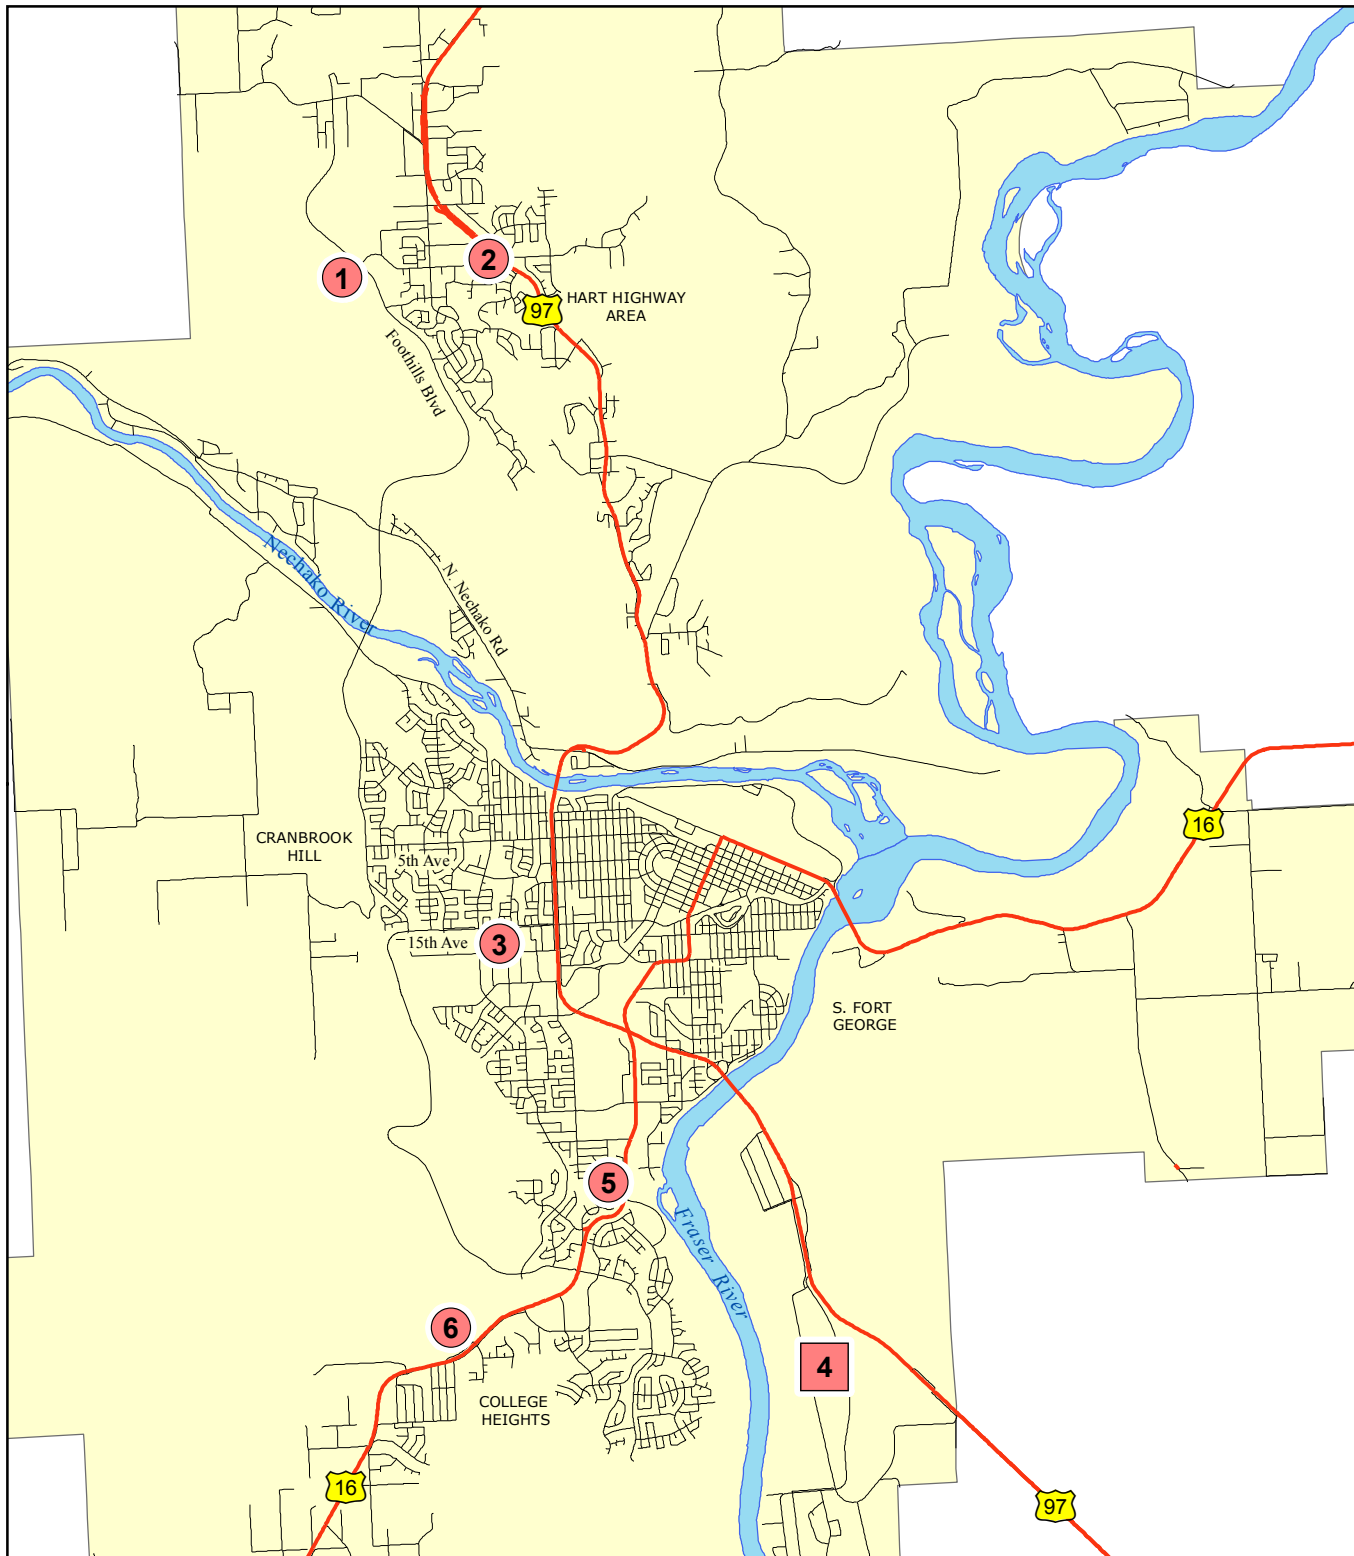

REGIONAL DISTRICT of Fraser-Fort George

Prince George Cardboard Recycling Sites

- 1** Foothills Blvd Regional Landfill
(Foothills Blvd & Austin Road)
SMALL LOADS
- 2** Hart Return-It Centre
(6665 Hart Highway)
SMALL LOADS
- 3** Quinn Street Transfer Station
(Quinn Street & 18th Avenue)
SMALL LOADS
- 4** Cascades Recovery Inc
(8545 Willow Cale Road)
LARGE LOADS
- 5** PG Recycling & Return-It-Centre
(2614 Petersen Rd.)
SMALL LOADS
- 6** Vanway Transfer Station
(6556 Broddy Road)
SMALL LOADS

Warning: This map is a composite of data from many sources. While all reasonable efforts are made to ensure the accuracy and currency of this map, the Regional District makes no warranties regarding its suitability for a particular purpose nor for the validity of the base data from which it was compiled. Reliance on this information without verification from original records is done at the user's own risk.